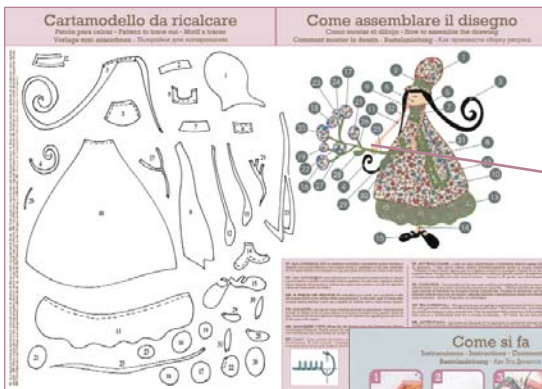

Kit Découpatchwork

Kits Découpatchwork

Découpatchwork Kits

Contiene - Contenido - Content

Cartamodello
Patrone
Paper model